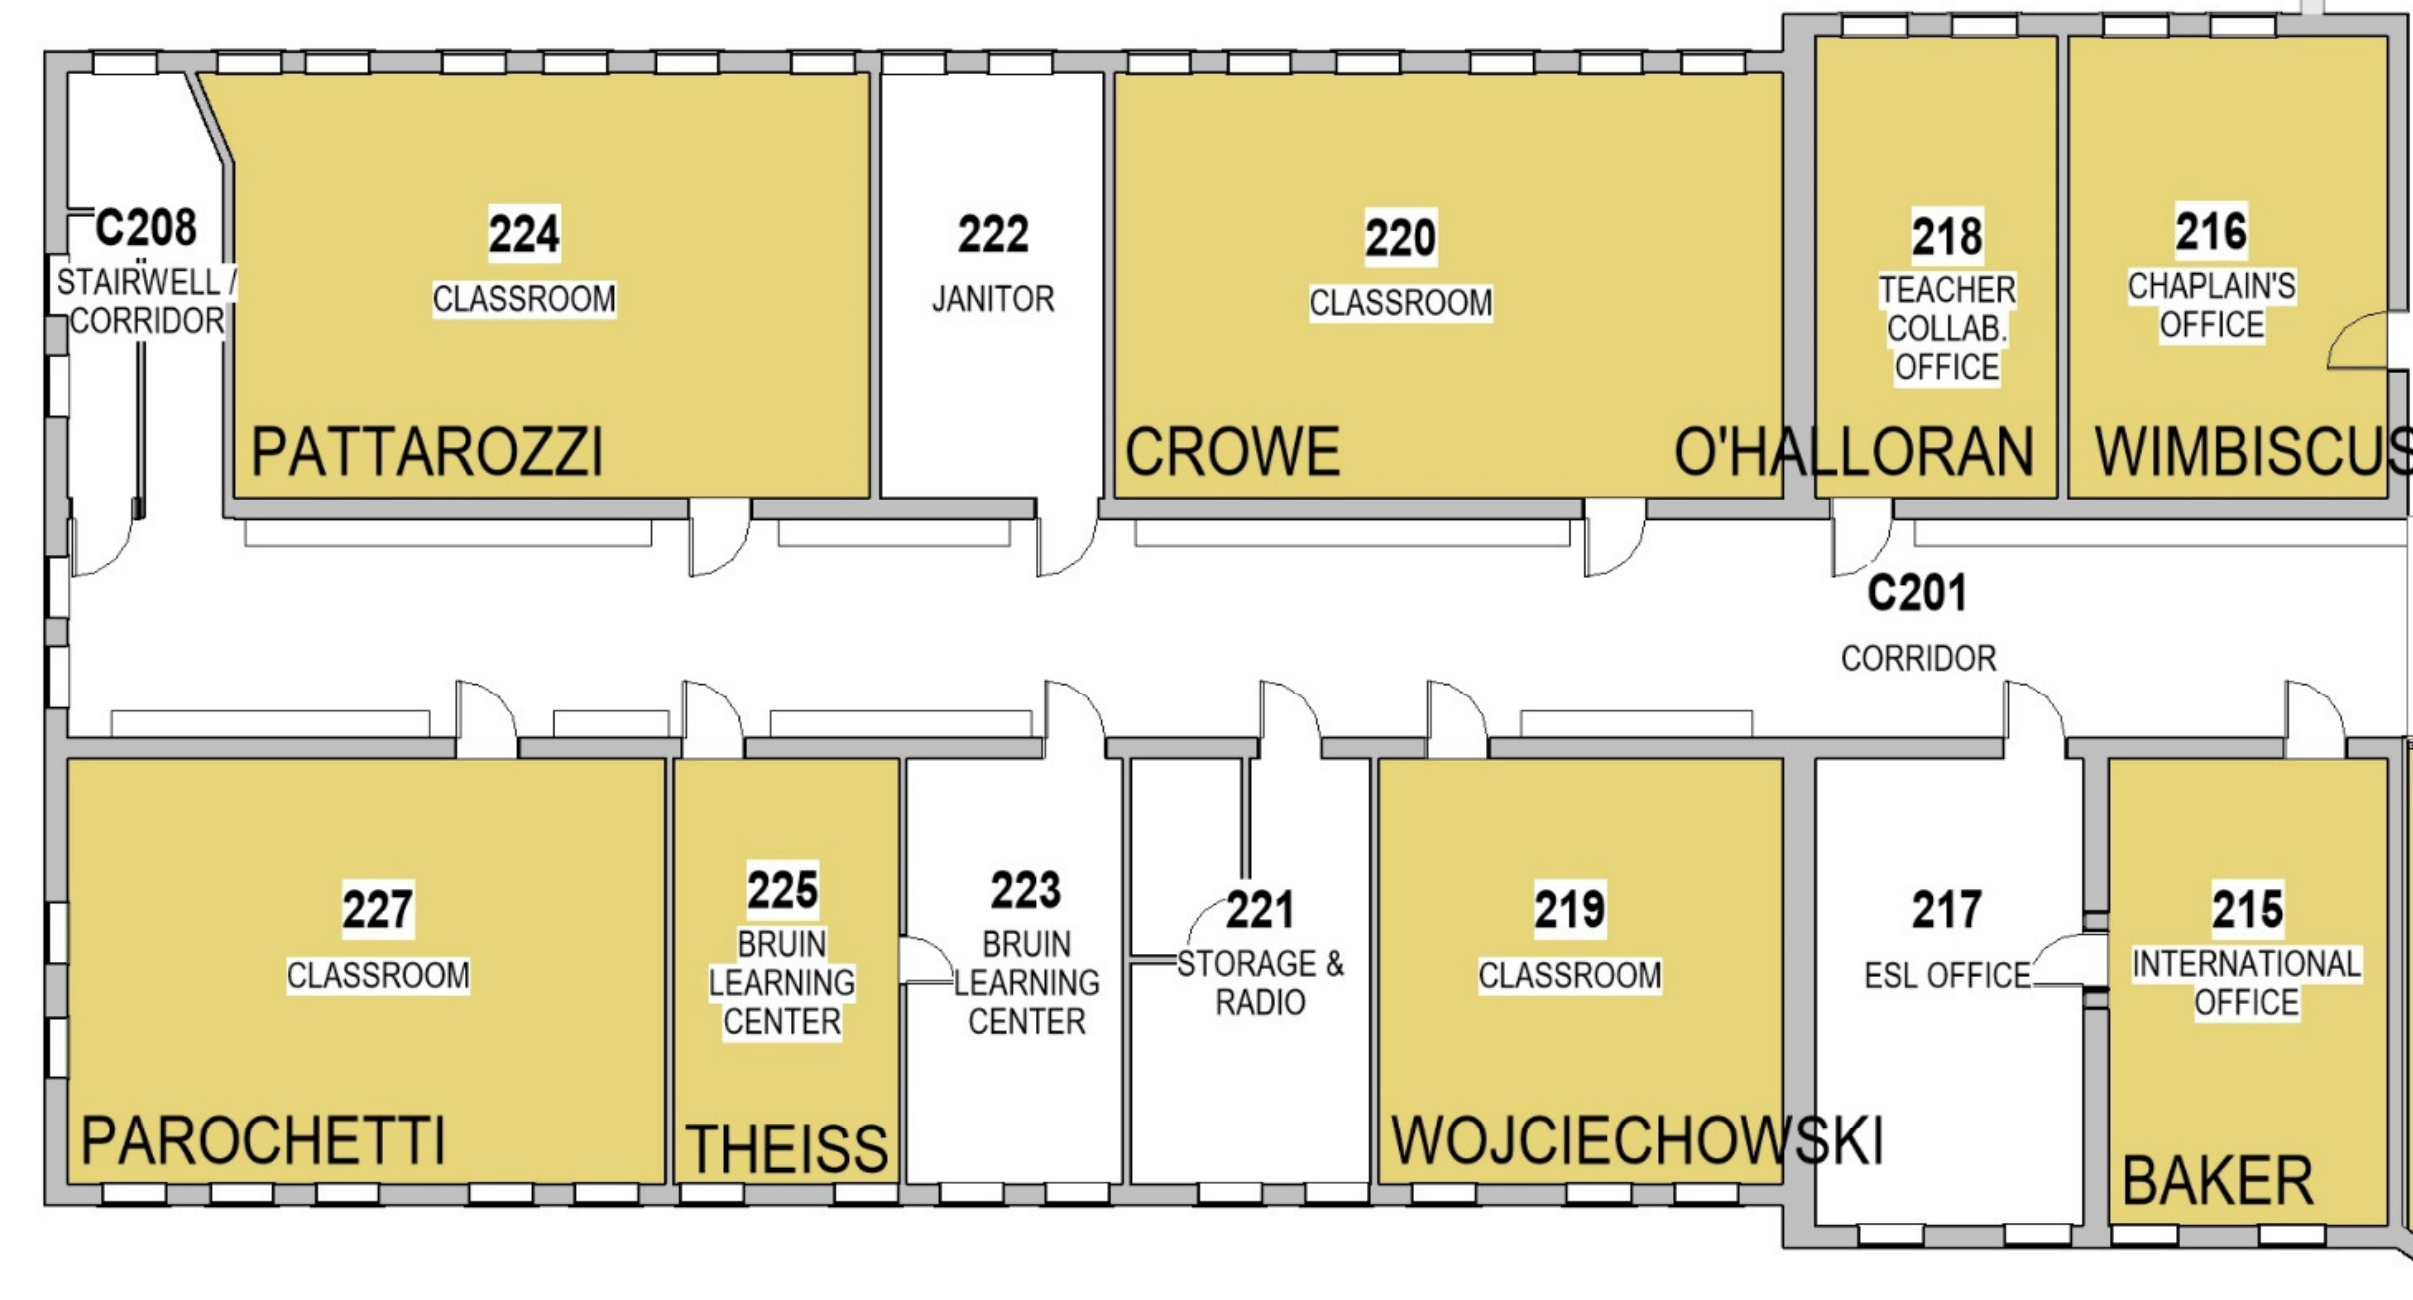

WING II | SECOND FLOOR SOUTH

- 4 CLASSROOMS
- 1 TEACHER COLLABORATION ROOM
- 5 OFFICES
- 1 RADIO STATION & SOUND BOOTH
- 1 STAIRWELL
- 1 CUSTODIAL ROOM
- 43 WINDOWS

COMPLETED JANUARY 2023

WING I | SECOND FLOOR NORTH

- 7 CLASSROOMS
- 1 TEACHER COLLABORATION ROOM
- 1 SERVER ROOM
- 2 STORAGE ROOMS
- 2 STAIRWELLS
- 54 WINDOWS

COMPLETED AUGUST 2022

WING IV | FIRST FLOOR SOUTH

- 2 CLASSROOMS
- 1 TEACHER COLLABORATION ROOM
- 1 STAFF LOUNGE AND RESOURCE CENTER
- 7 OFFICES
- 1 STAIRWELL
- 1 STORAGE ROOM
- 42 WINDOWS

COMING IN 2024

WING III | FIRST FLOOR NORTH

- 3 CLASSROOMS
- 1 TEACHER COLLABORATION ROOM
- 8 OFFICES
- 1 CHAPEL
- 3 STORAGE ROOMS
- 2 STAIRWELLS
- 44 WINDOWS - YET TO BE COMPLETED

COMPLETED AUGUST 2023