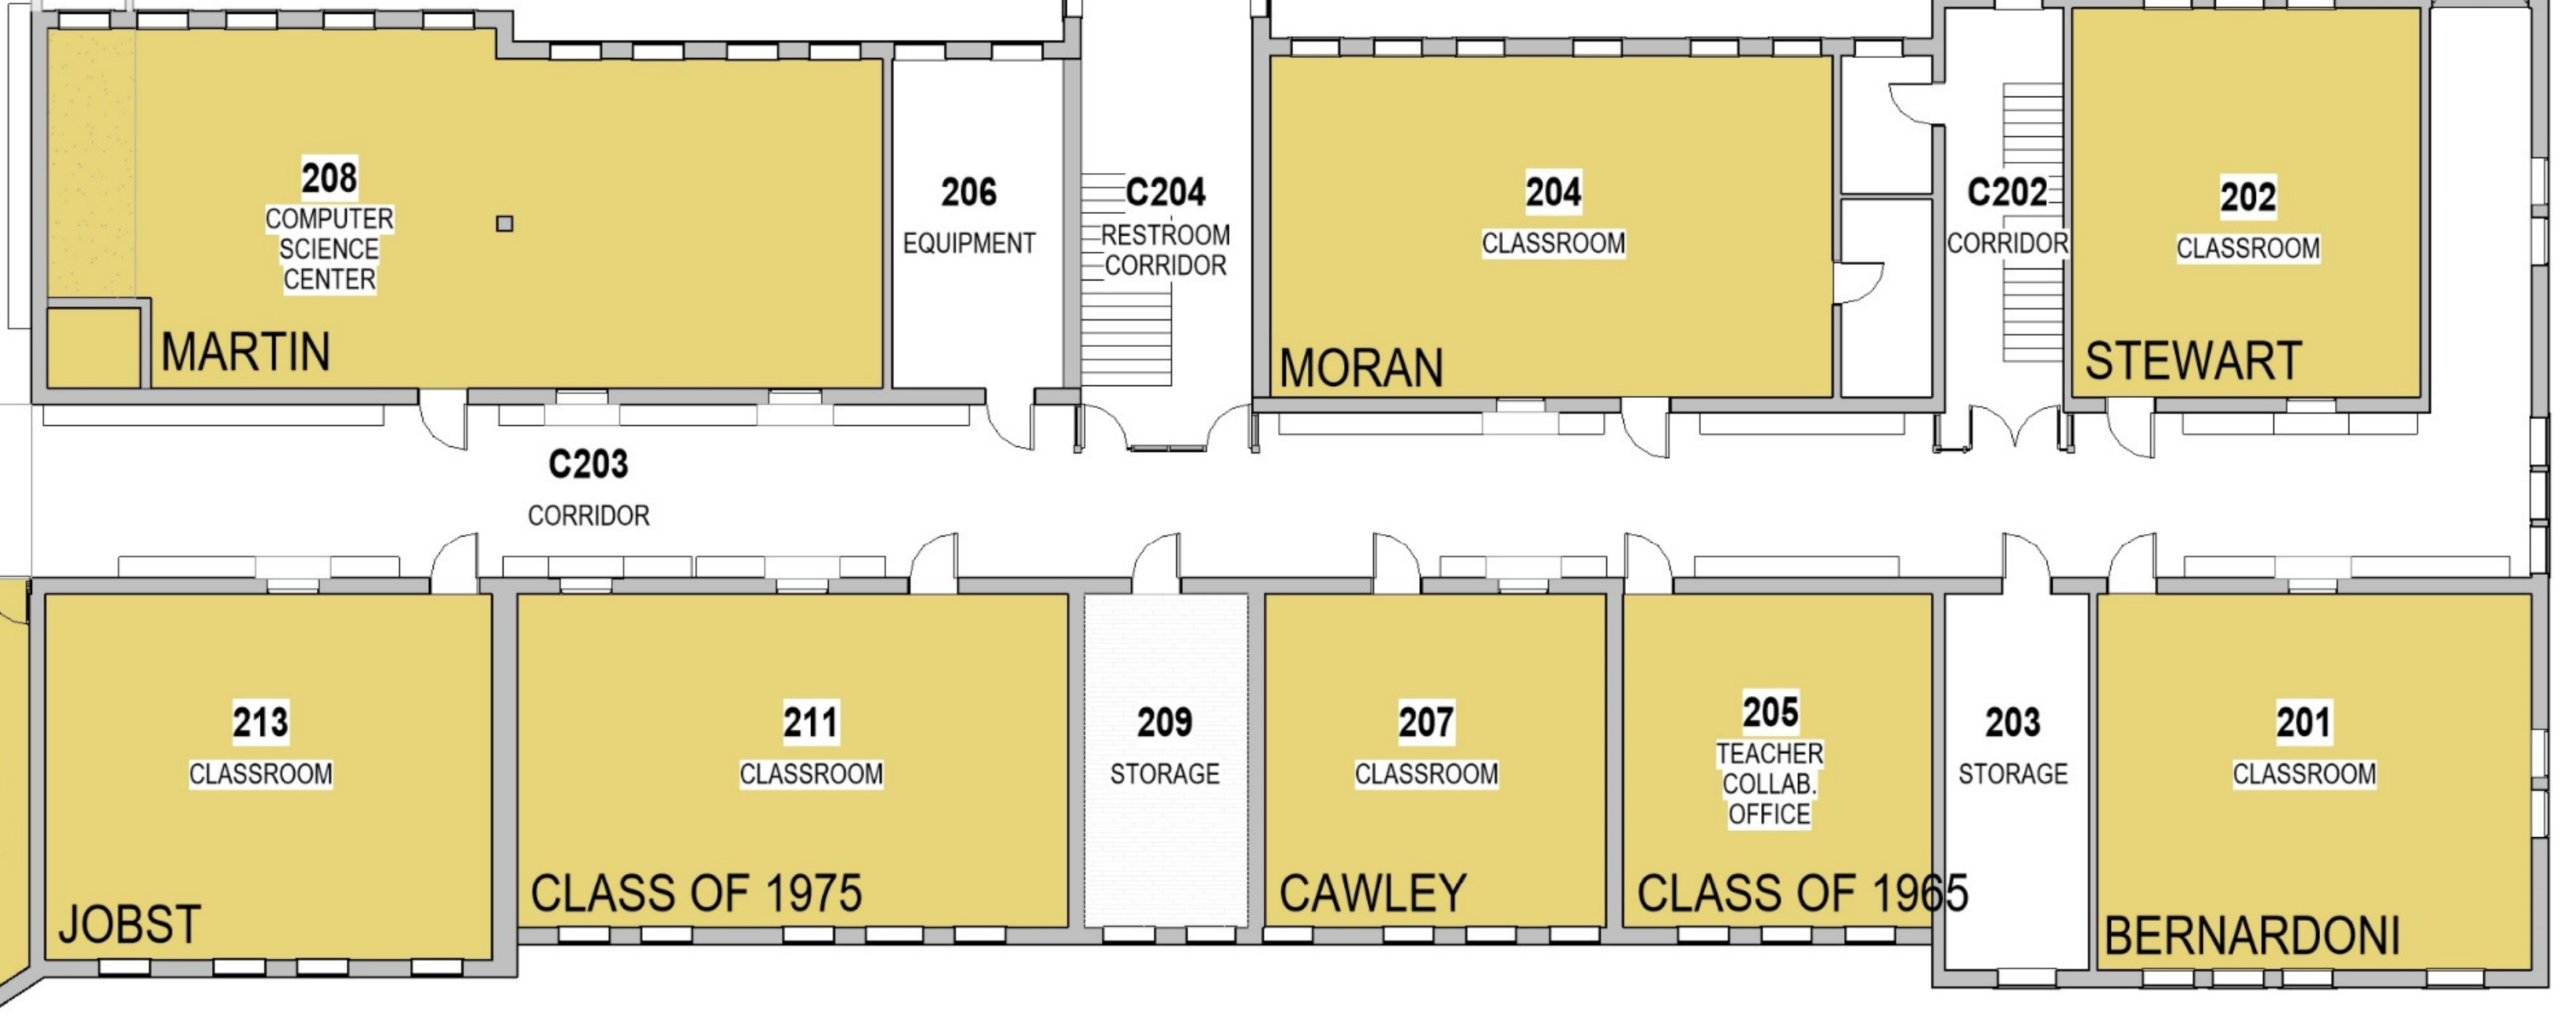

WING II | SECOND FLOOR SOUTH

- 4 CLASSROOMS
- 1 TEACHER COLLABORATION ROOM
- 5 OFFICES
- 1 RADIO STATION & SOUND BOOTH
- 1 STAIRWELL
- 1 CUSTODIAL ROOM
- 43 WINDOWS

COMPLETED JANUARY 2023

WING I | SECOND FLOOR NORTH

- 7 CLASSROOMS
- 1 TEACHER COLLABORATION ROOM
- 1 SERVER ROOM
- 2 STORAGE ROOMS
- 2 STAIRWELLS
- 54 WINDOWS

COMPLETED AUGUST 2022

WING IV | FIRST FLOOR SOUTH

- 2 CLASSROOMS
- 1 TEACHER COLLABORATION ROOM
- 1 STAFF LOUNGE AND RESOURCE CENTER
- 7 OFFICES
- 1 STAIRWELL
- 1 STORAGE ROOM
- 42 WINDOWS

COMING IN 2024

WING III | FIRST FLOOR NORTH

- 3 CLASSROOMS
- 1 TEACHER COLLABORATION ROOM
- 8 OFFICES
- 1 CHAPEL
- 3 STORAGE ROOMS
- 2 STAIRWELLS
- 44 WINDOWS - YET TO BE COMPLETED

COMPLETED AUGUST 2023