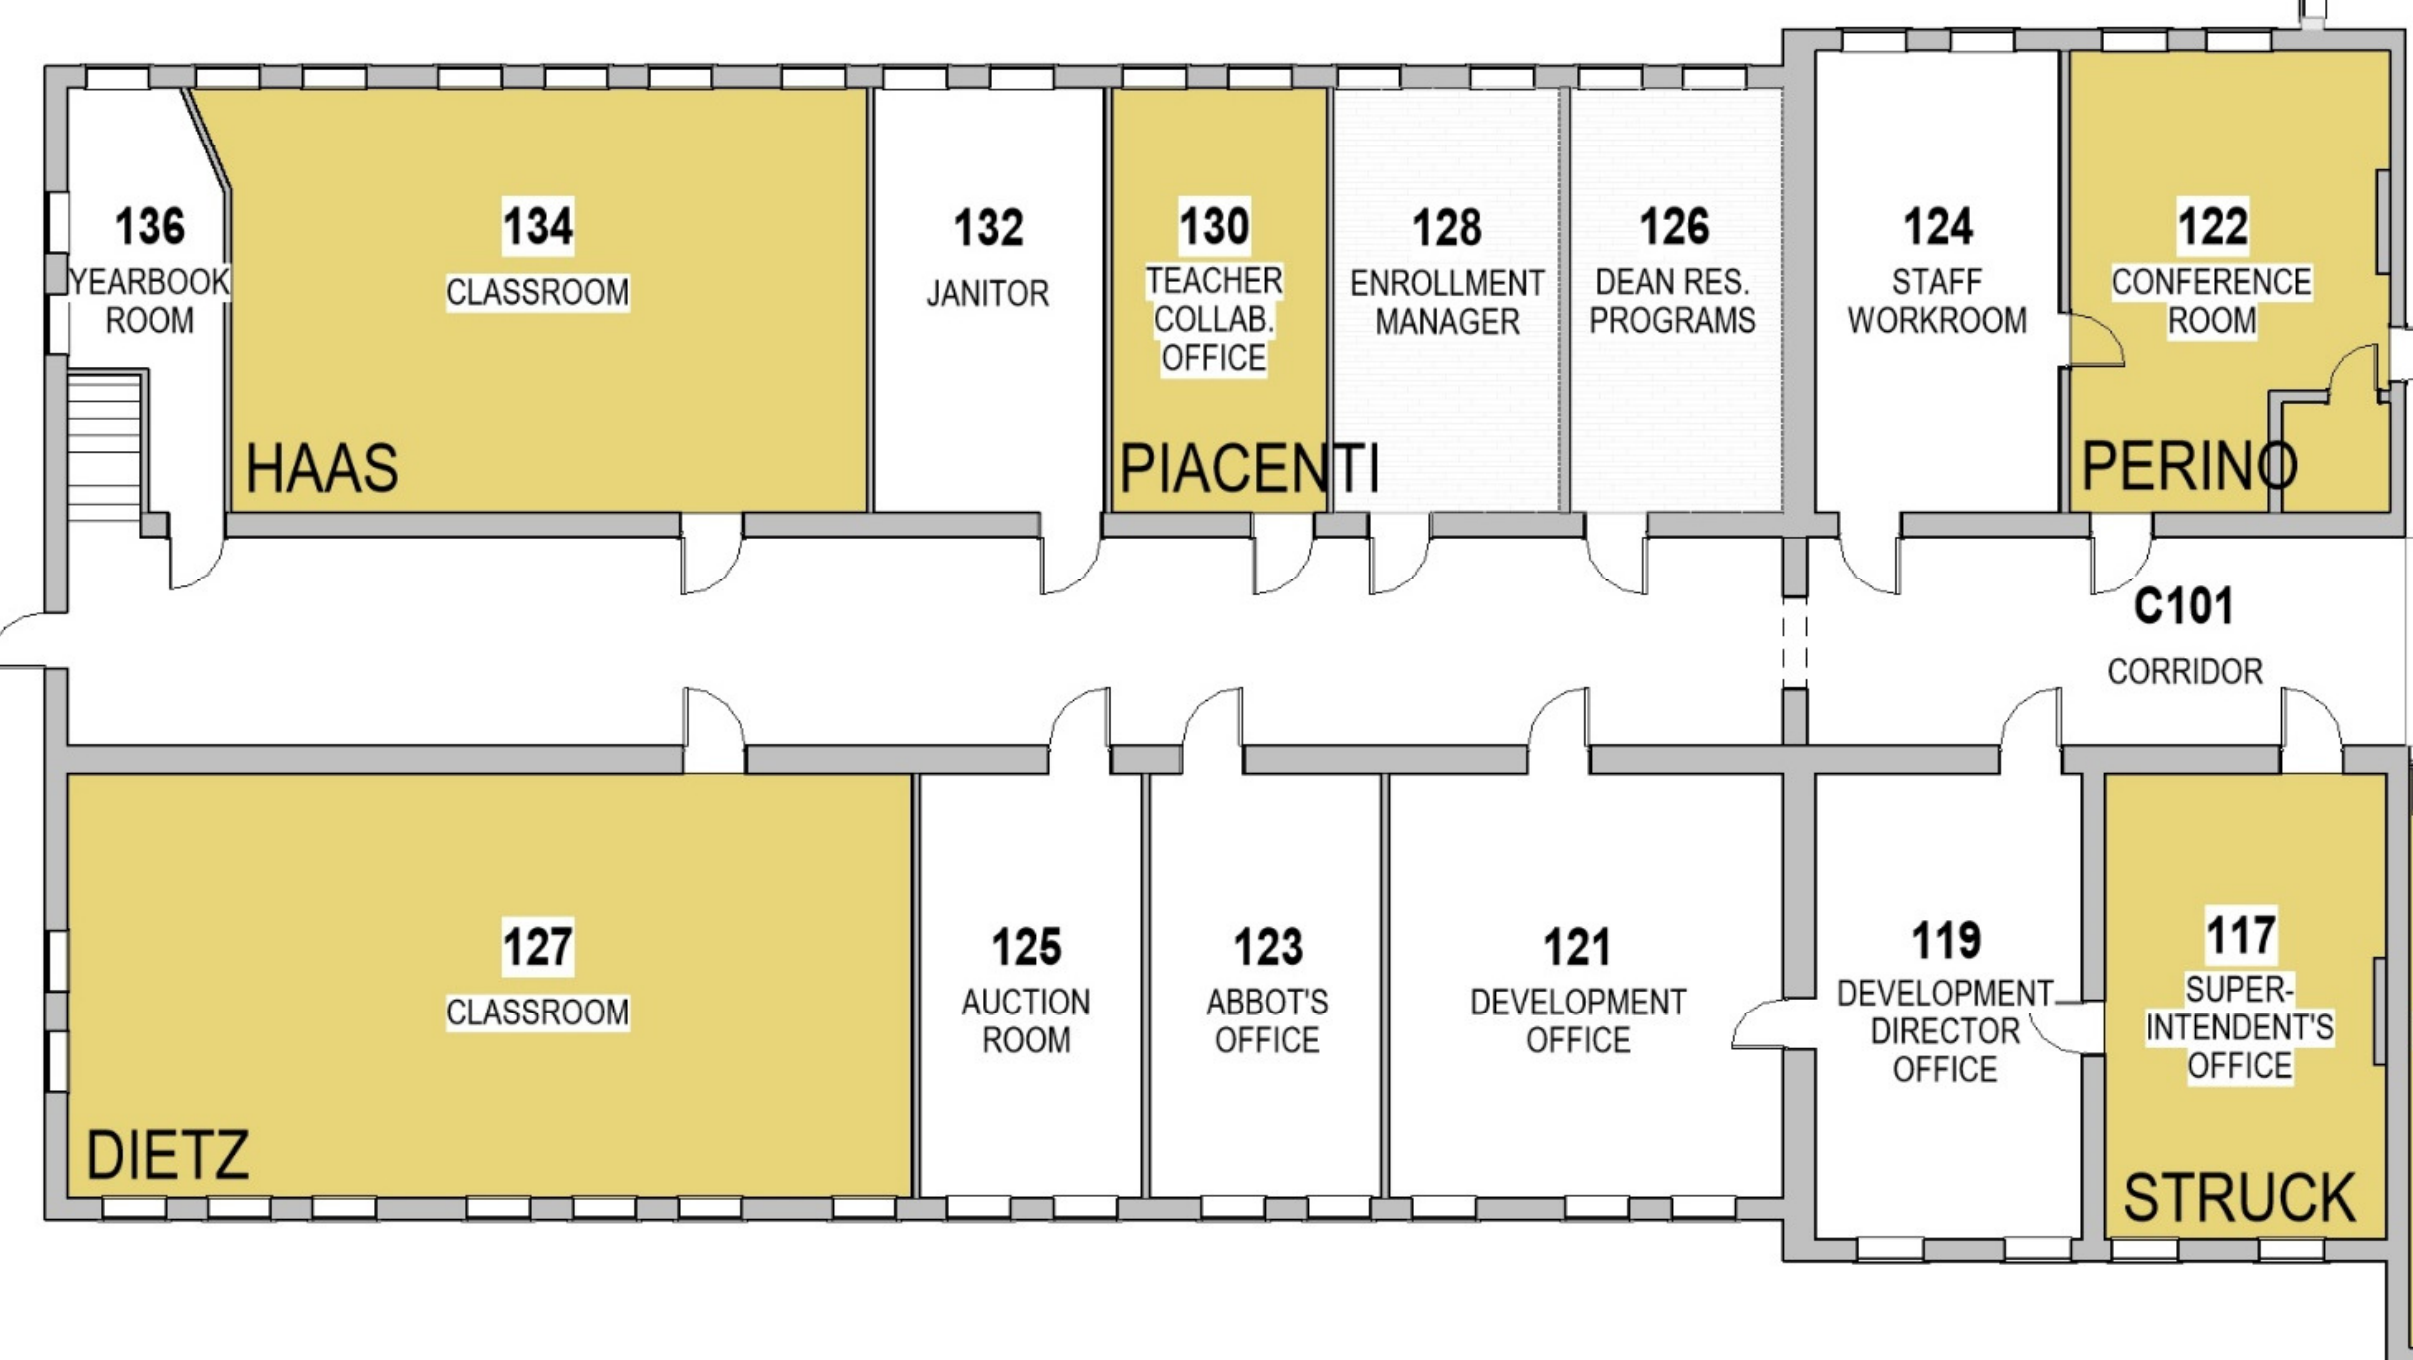

WING II | SECOND FLOOR SOUTH

- 4 CLASSROOMS
- 1 TEACHER COLLABORATION ROOM
- 5 OFFICES
- 1 RADIO STATION & SOUND BOOTH
- 1 STAIRWELL
- 1 CUSTODIAL ROOM
- 43 WINDOWS

COMPLETED JANUARY 2023

WING I | SECOND FLOOR NORTH

- 7 CLASSROOMS
- 1 TEACHER COLLABORATION ROOM
- 1 SERVER ROOM
- 2 STORAGE ROOMS
- 2 STAIRWELLS
- 54 WINDOWS

COMPLETED AUGUST 2022

WING IV | FIRST FLOOR SOUTH

- 2 CLASSROOMS
- 1 TEACHER COLLABORATION ROOM
- 1 STAFF LOUNGE AND RESOURCE CENTER
- 7 OFFICES
- 1 STAIRWELL
- 1 STORAGE ROOM
- 42 WINDOWS

COMING IN 2024

WING III | FIRST FLOOR NORTH

- 3 CLASSROOMS
- 1 TEACHER COLLABORATION ROOM
- 8 OFFICES
- 1 CHAPEL
- 3 STORAGE ROOMS
- 2 STAIRWELLS
- 44 WINDOWS - YET TO BE COMPLETED

COMPLETED AUGUST 2023